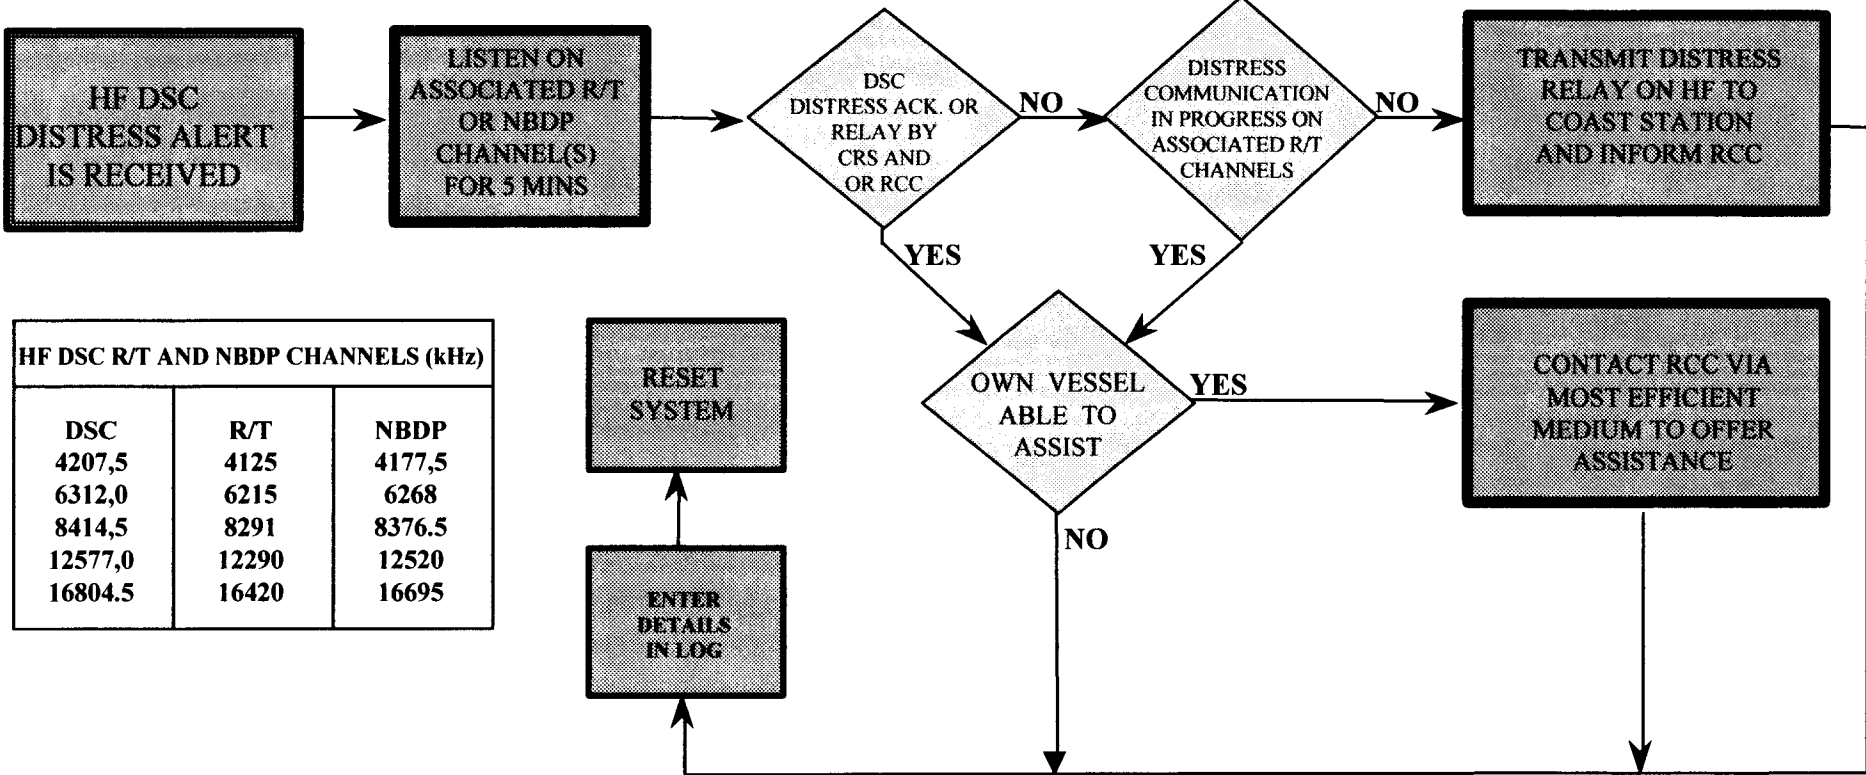

FIG 3

ACTIONS UPON RECEPTION OF HF DSC DISTRESS ALERT

HF DSC R/T AND NBDP CHANNELS (kHz)		
DSC	R/T	NBDP
4207,5	4125	4177,5
6312,0	6215	6268
8414,5	8291	8376.5
12577,0	12290	12520
16804.5	16420	16695

NOTE 1- If it is clear the ship or persons in distress are not in the vicinity and/or other crafts are better placed to assist, superfluous communications which could interfere with search and rescue activities are to be avoided. Details should be recorded in the appropriate logbook.

NOTE 2- The ship should establish communications with the station controlling the distress as directed and render such assistance as required and appropriate.

CRS = Coast Radio Station RCC = Rescue Co-ordination Center